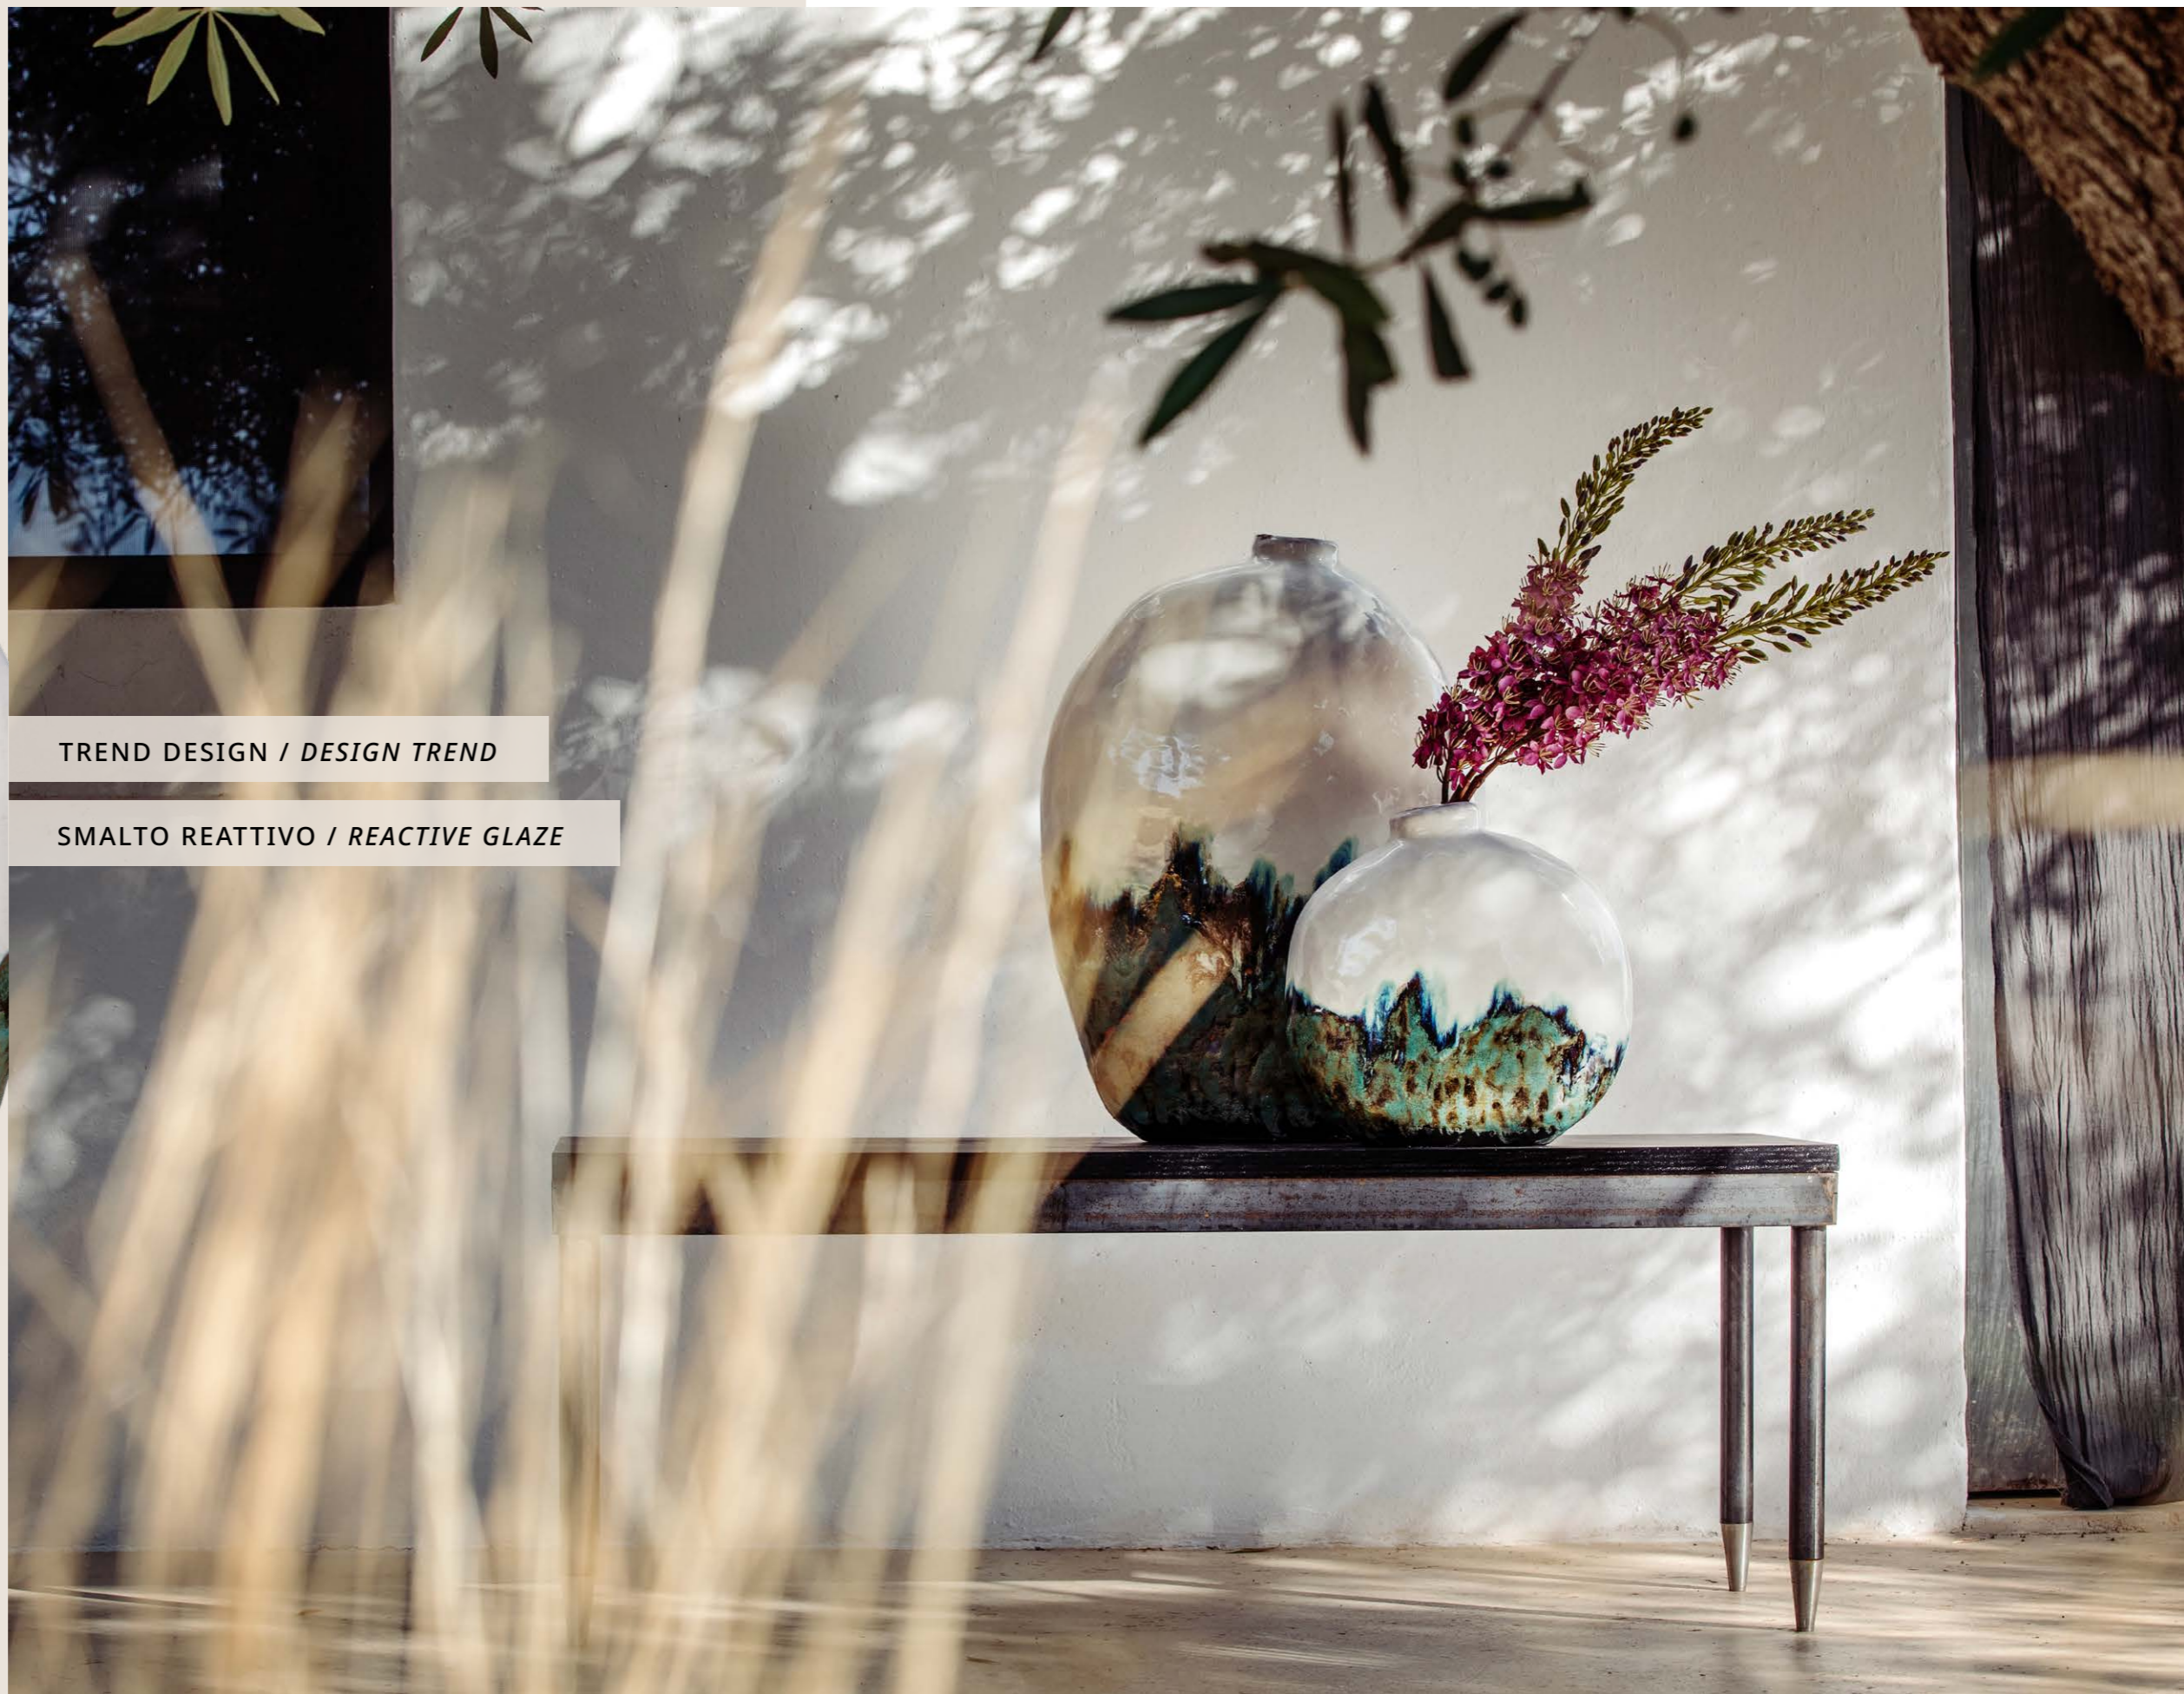

TREND DESIGN / DESIGN TREND

SMALTO REATTIVO / REACTIVE GLAZE