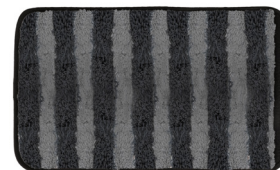

Blanket/sit pad
5018109 | Grey | 150x50 cm | 6 | Hangtag |
Wipe with cloth.
249 SEK/289 NOK/199 DKK/27 €

Sit pad small
5018188 | Green | 50x30 cm | 6 | Hangtag |
Wipe with cloth.
129 SEK/149 NOK/109 DKK/14 €

Sit pad small
5018189 | Black | 50x30 cm | 6 | Hangtag |
Wipe with cloth.
129 SEK/149 NOK/109 DKK/14 €

Sit pad small
5018187 | Grey | 50x30 cm | 6 | Hangtag |
Wipe with cloth.
129 SEK/149 NOK/109 DKK/14 €